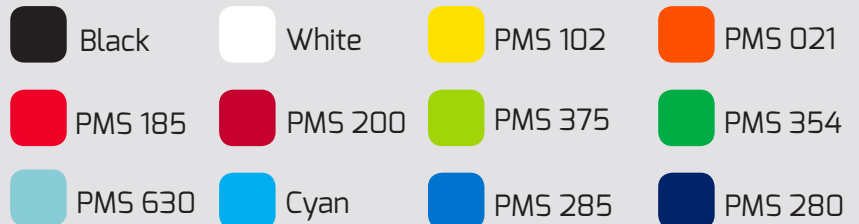

20800

Classic 800ml

A uniquely popular Classic and customer favourite for many years

- 42 mm opening, screw on cap with durable thermoplastic rubber spout.
- Soft and Pliable LDPE.
- Naturally BPA and Phthalate Free

Spouts

Caps

Bottles

Transparent Colors

Nutrigrreen

Height	250 mm
Width	74 mm
Weight	78 g

www.eubottle.hu
+36 1 2780463

- Custom PMS colour matching available on bottles and caps for orders over 2000 pieces.