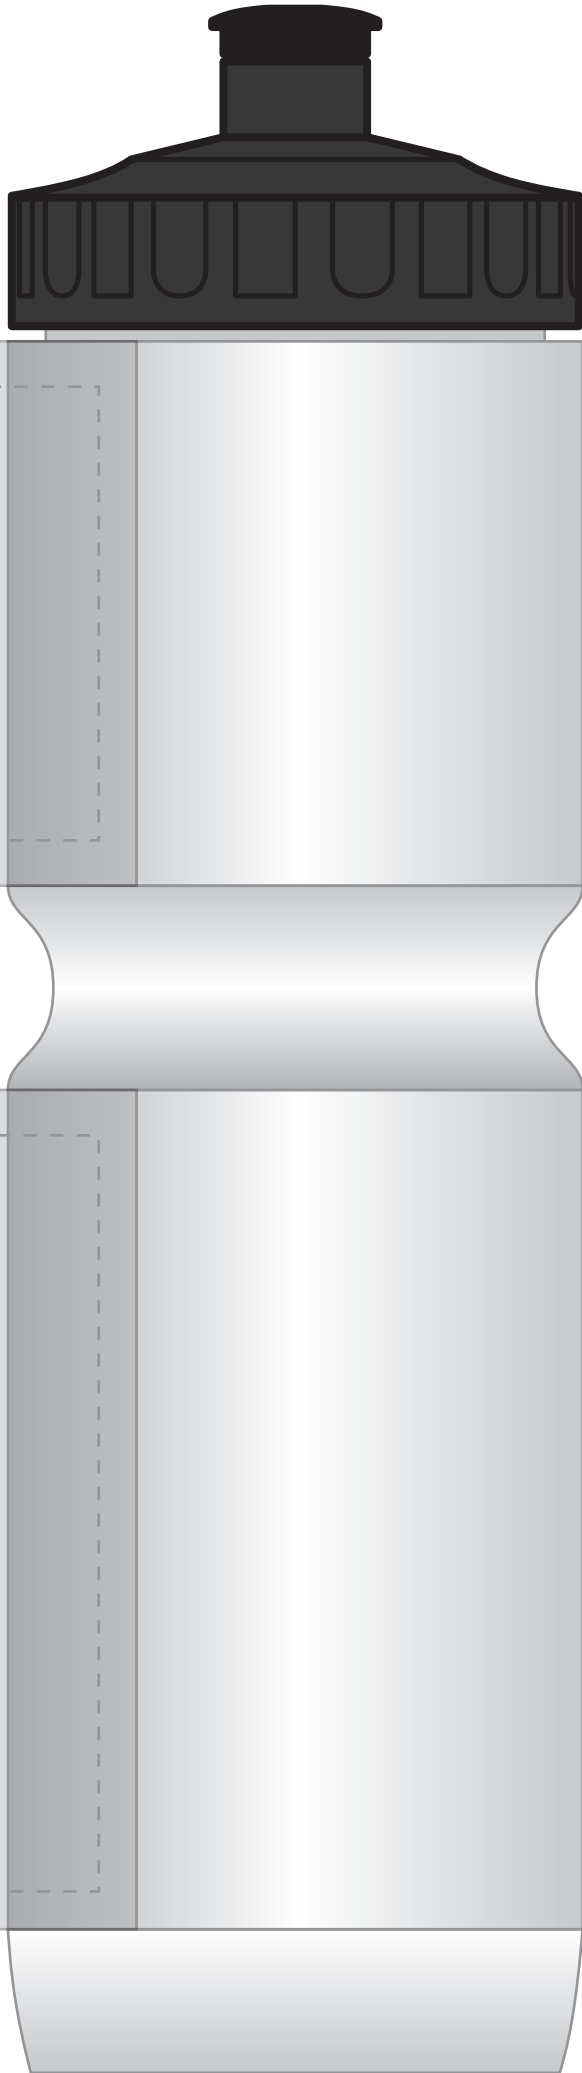

# 1000 ml BOTTLE – Bike

Name:	Cap Colour: <b>Black with Black spout</b>
Order No.:	Bottle Colour: <b>Transparent</b>
Pieces:	Imprint Colour: <b>Black</b>

Printable area on: Side 1: 107 mm x 60 mm

Side 2: 107 mm x 60 mm

*Printable areas on the top of the Bottle*

Printable area on: Side 1: 107 mm x 100 mm

Side 2: 107 mm x 100 mm

*Printable areas on the bottom of the Bottle*