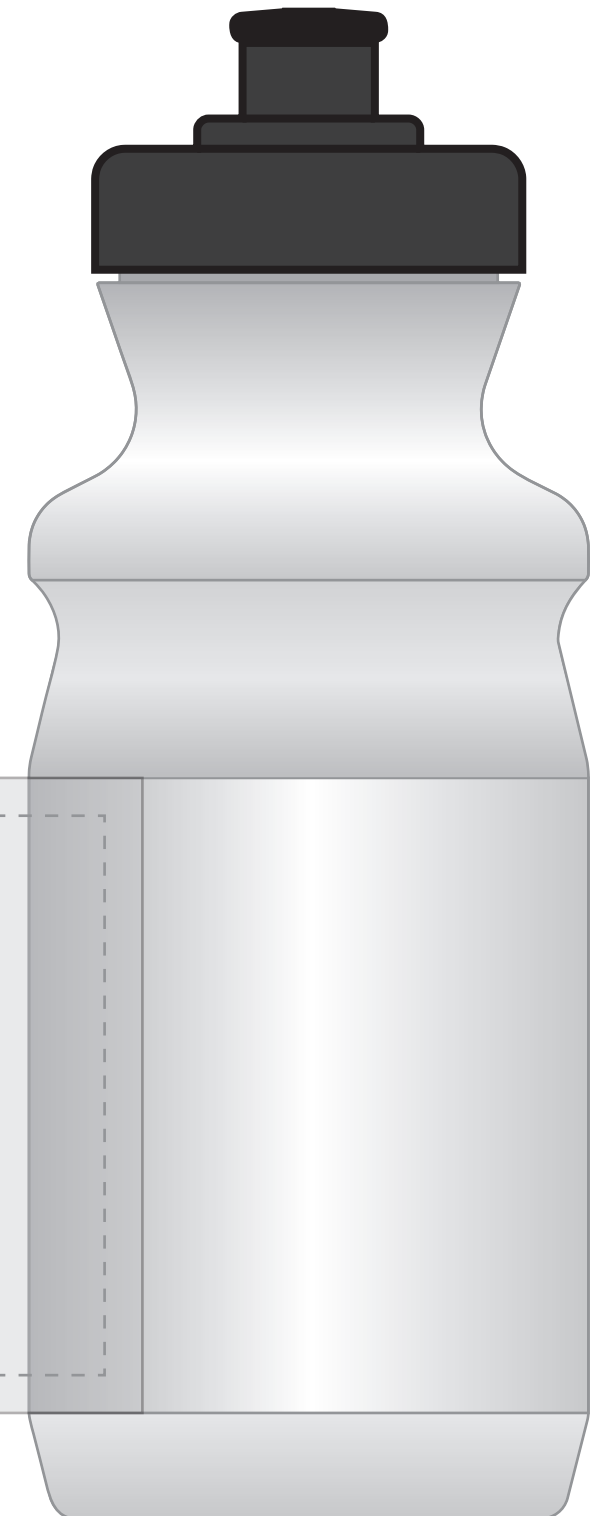

550 ml BOTTLE – CLASSIC (NEW TYPE)

Name:	Cap Colour: Black with Black spout
Film No.:	Bottle Colour: Transparent
Pieces:	Imprint Colour: Black

Printable area on: Side 1: 105 mm x 74 mm

Side 2: 105 mm x 74 mm

Printable areas on the bottom of the Bottle