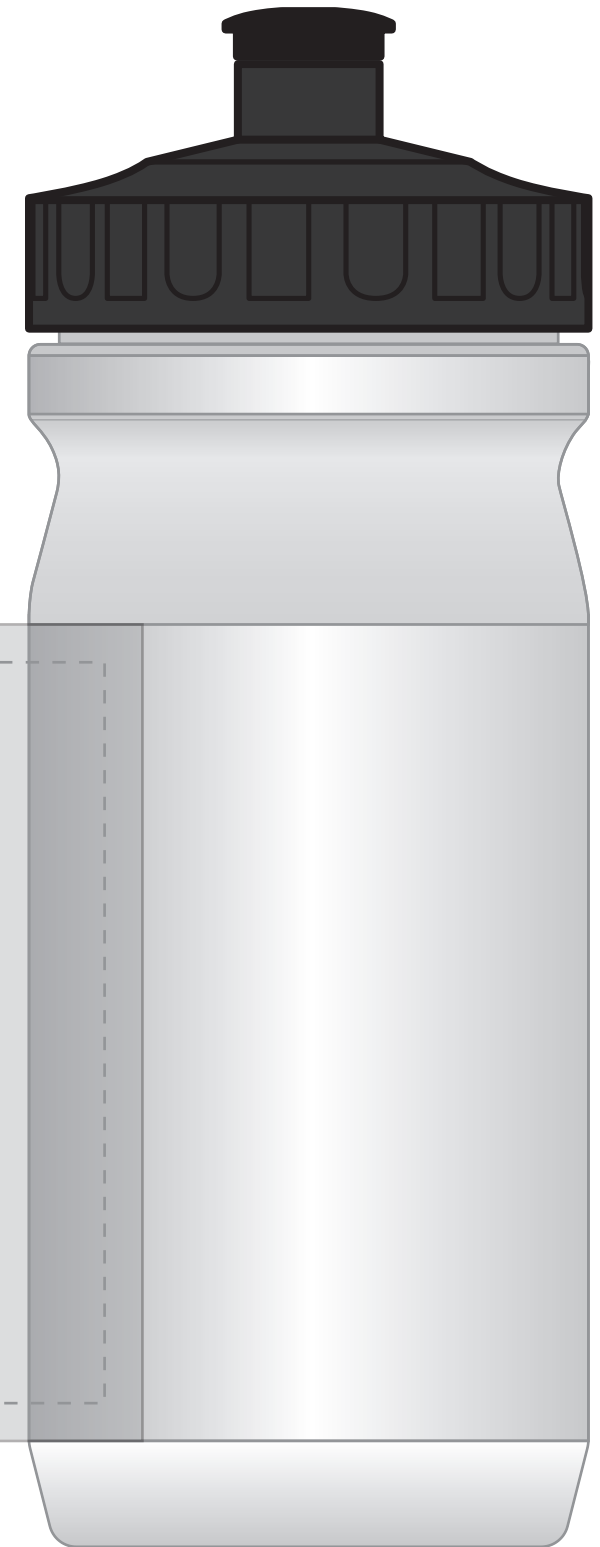

600 ml BOTTLE – MAX

Name:	Cap Colour: Black with Black spout
Order No.:	Bottle Colour: Transparent
Pieces:	Imprint Colour: Black

Printable area on: Side 1: 105 mm x 98 mm

Side 2: 105 mm x 98 mm

Printable areas on the bottom of the Bottle