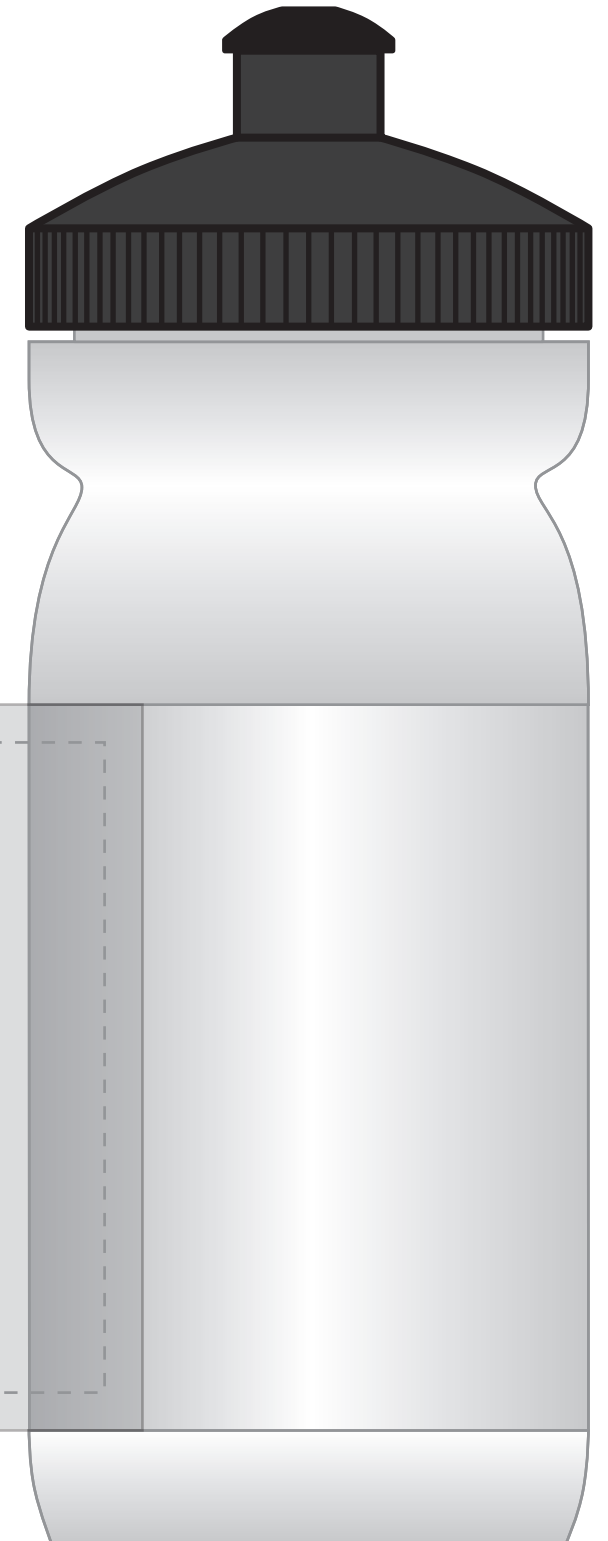

# 600 ml BOTTLE – BIG MOUTH

Name:	Cap Colour: <b>Black with Black spout</b>
Order No.:	Bottle Colour: <b>Transparent</b>
Pieces:	Imprint Colour: <b>Black</b>

Printable area on: Side 1: 105 mm x 86 mm

Side 2: 105 mm x 86 mm

*Printable areas on the bottom of the Bottle*