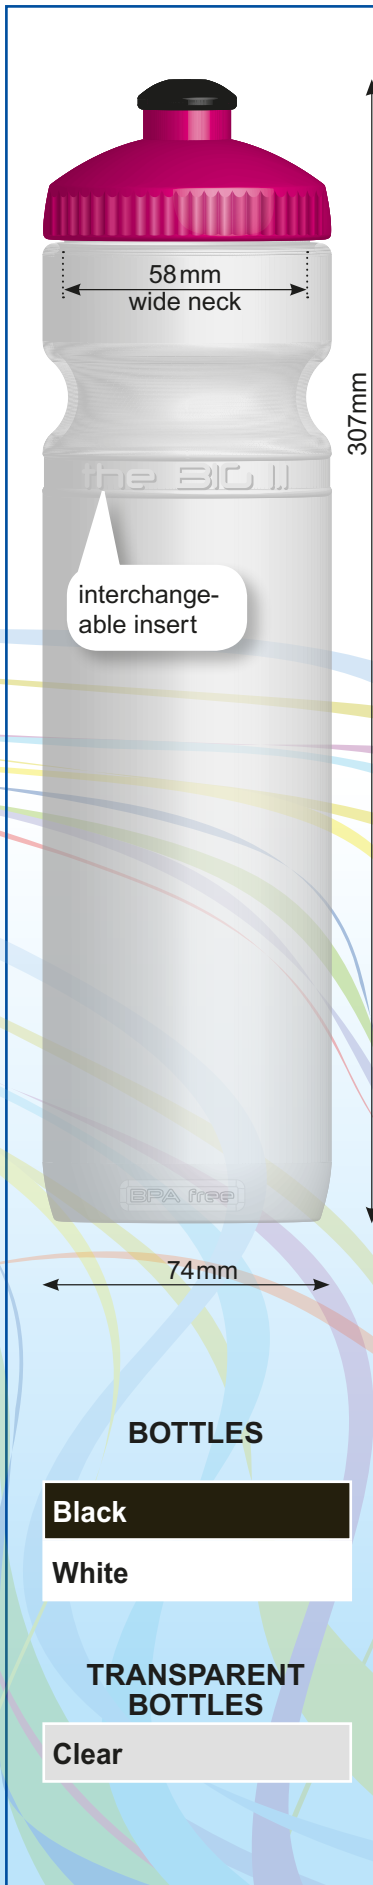

# 301100 BigMouth 1100 ml

„The largest capacity bike bottle“

- full 58mm wide mouth
- soft and durable
- European made pharmaceutical grade polyethylene
- rubberized push / pull valve
- BPA and Phthalate free
- massive advertising space

## CAPS

Black
Cool Grey 9
Silver
PMS 429
White
PMS 102
PMS 123
PMS 137
PMS 021
PMS 185
PMS 200
PMS 226
PMS 280
PMS 293
PMS 285
Cyan
PMS 630
PMS 3258
PMS 375
PMS 354

## TRANSPARENT CAPS

Black (smoke)
Clear
PMS 380
PMS 185
PMS 226
PMS 292
PMS 280

## SPOUTS

Black
White
PMS 102
PMS 021
PMS 185
PMS 200
PMS 226
PMS 280
PMS 285
Cyan
PMS 3258
PMS 375
PMS 354