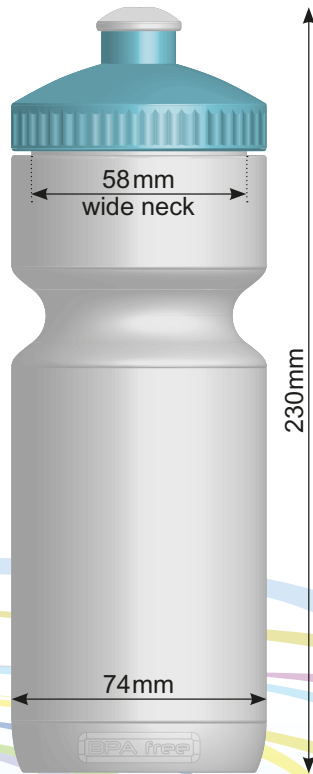

30750 BigMouth 750 ml

„The original Big Mouth“

- full 58mm wide mouth
- soft and durable
- European made pharmaceutical grade polyethylene
- rubberized push / pull valve
- BPA and Phthalate free
- perfect for biking and fitness