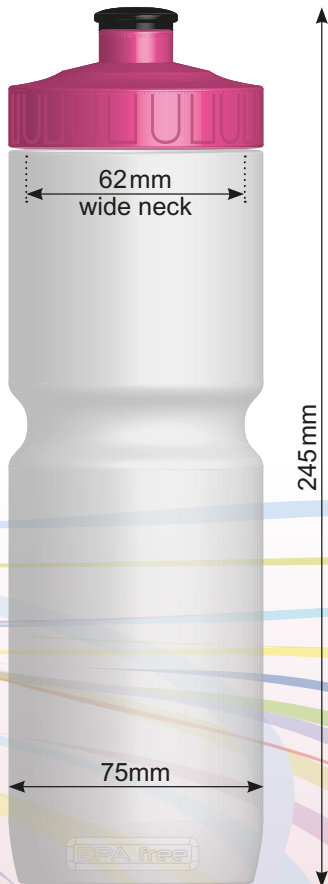

41000B Max Bike 1000 ml

„Wide neck, premium giant Bike bottle“

- widest mouth available at 62 mm
- unbreakable cap with large, rubberized valve
- easily unassembled for proper cleaning
- European made pharmaceutical grade plastics
- BPA and Phthalate free
- professional squeeze bottle a favourite with team sports

CAPS

Black
Gold
Silver
White
PMS 102
PMS 123
PMS 137
PMS 021
PMS 212
PMS 185
PMS 200
PMS 215
PMS 280
PMS 300
PMS 285
Cyan
PMS 375
PMS 354

TRANSPARENT CAPS

Black (smoke)
Clear
PMS 380

SPOUTS

Black
White
PMS 102
PMS 021
PMS 212
PMS 185
PMS 200
PMS 215
PMS 280
PMS 300
Cyan
PMS 375
PMS 354

BOTTLES

Black
White
PMS 185

TRANSPARENT BOTTLES

Clear

VIEW STRIP

Black
White

MOQ for PMS matching custom productions;
 Bottles 3000 pieces.
 Caps 2000 pieces.
 Valve 2000 pieces.

Production time custom productions is 4 – 6 weeks depending on colour availability and season. Custom productions are invoiced at + / - 5% of the ordered quantity.