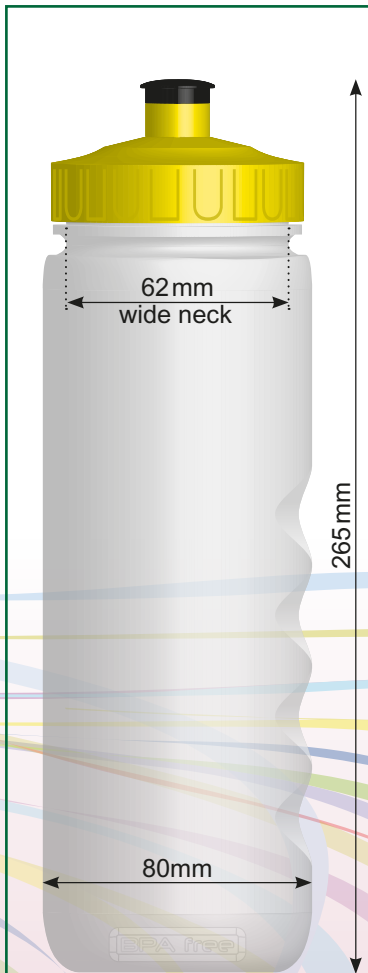

41000S Max Sport 1000 ml

„Wide neck, premium giant Sport bottle“

- widest mouth available at 62 mm
- unbreakable cap with large, rubberized valve
- easily unassembled for proper cleaning
- European made pharmaceutical grade plastics
- BPA and Phthalate free
- professional squeeze bottle a favourite with all sporting activities

CAPS

Black
Gold
Silver
White
PMS 102
PMS 123
PMS 137
PMS 021
PMS 212
PMS 185
PMS 200
PMS 215
PMS 280
PMS 300
PMS 285
Cyan
PMS 375
PMS 354

TRANSPARENT CAPS

Black (smoke)
Clear
PMS 380

SPOUTS

Black
White
PMS 102
PMS 021
PMS 212
PMS 185
PMS 200
PMS 215
PMS 280
PMS 300
Cyan
PMS 375
PMS 354

BOTTLES

Black
Silver
White
PMS 185
PMS 280

TRANSPARENT BOTTLES

Clear

MOQ for PMS matching custom productions;
 Bottles 3000 pieces.
 Caps 2000 pieces.
 Valve 2000 pieces.

Production time custom productions is 4 – 6 weeks depending on colour availability and season. Custom productions are invoiced at + / - 5% of the ordered quantity.