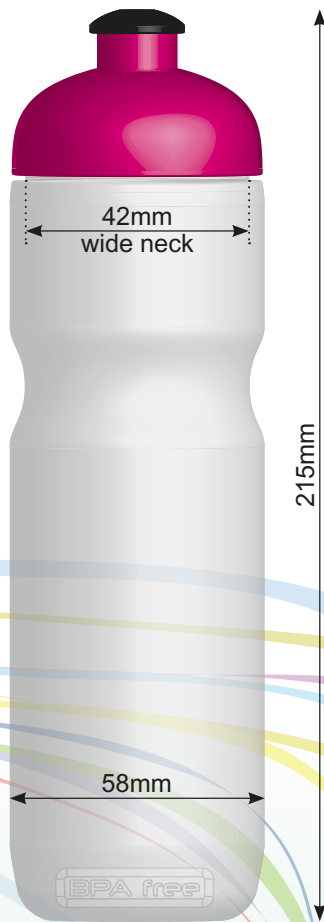

20400 Classic Bidon 400 ml

„Sleek and elegant design, easy to hold is a favorite with kids and running events”

- Fits easily into your pocket or hand bag
- Easily unassembled for proper cleaning
- Exciting transparent colours
- Soft and durable, BPA and phthalate free
- Green PE version available
- European made pharmaceutical grade plastics

BOTTLES

Black
White
PMS 102
PMS 215

TRANSPARENT BOTTLES

Black (smoke)
Clear
PMS 102
PMS 226
PMS 292
PMS 280

CAPS

Black
White
PMS 102
PMS 021
PMS 185
PMS 215
PMS 226
PMS 280
PMS 638
PMS 375

SPOUTS

Black
White
PMS 102
PMS 021
PMS 185
PMS 200
PMS 280
PMS 285
Cyan
PMS 630
PMS 375
PMS 354

MOQ for PMS matching custom productions;

Bottles 3000 pieces.
Caps 2000 pieces.
Valve 2000 pieces.

Production time custom productions is 4 – 6 weeks depending on colour availability and season.

Custom productions are invoiced at + / - 5% of the ordered quantity.