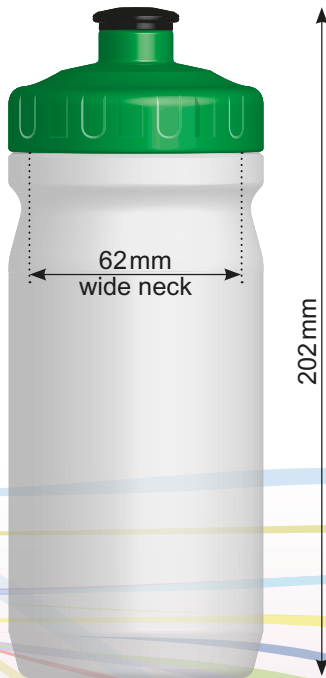

# 40600 Max 600 ml

## „Wide neck, premium compact bottle“

- widest mouth available at 62 mm
- unbreakable cap with large, rubberized valve
- easily unassembled for proper cleaning
- European made pharmaceutical grade plastics
- BPA and Phthalate free
- professional squeeze bottle a favourite with Cyclists

74mm